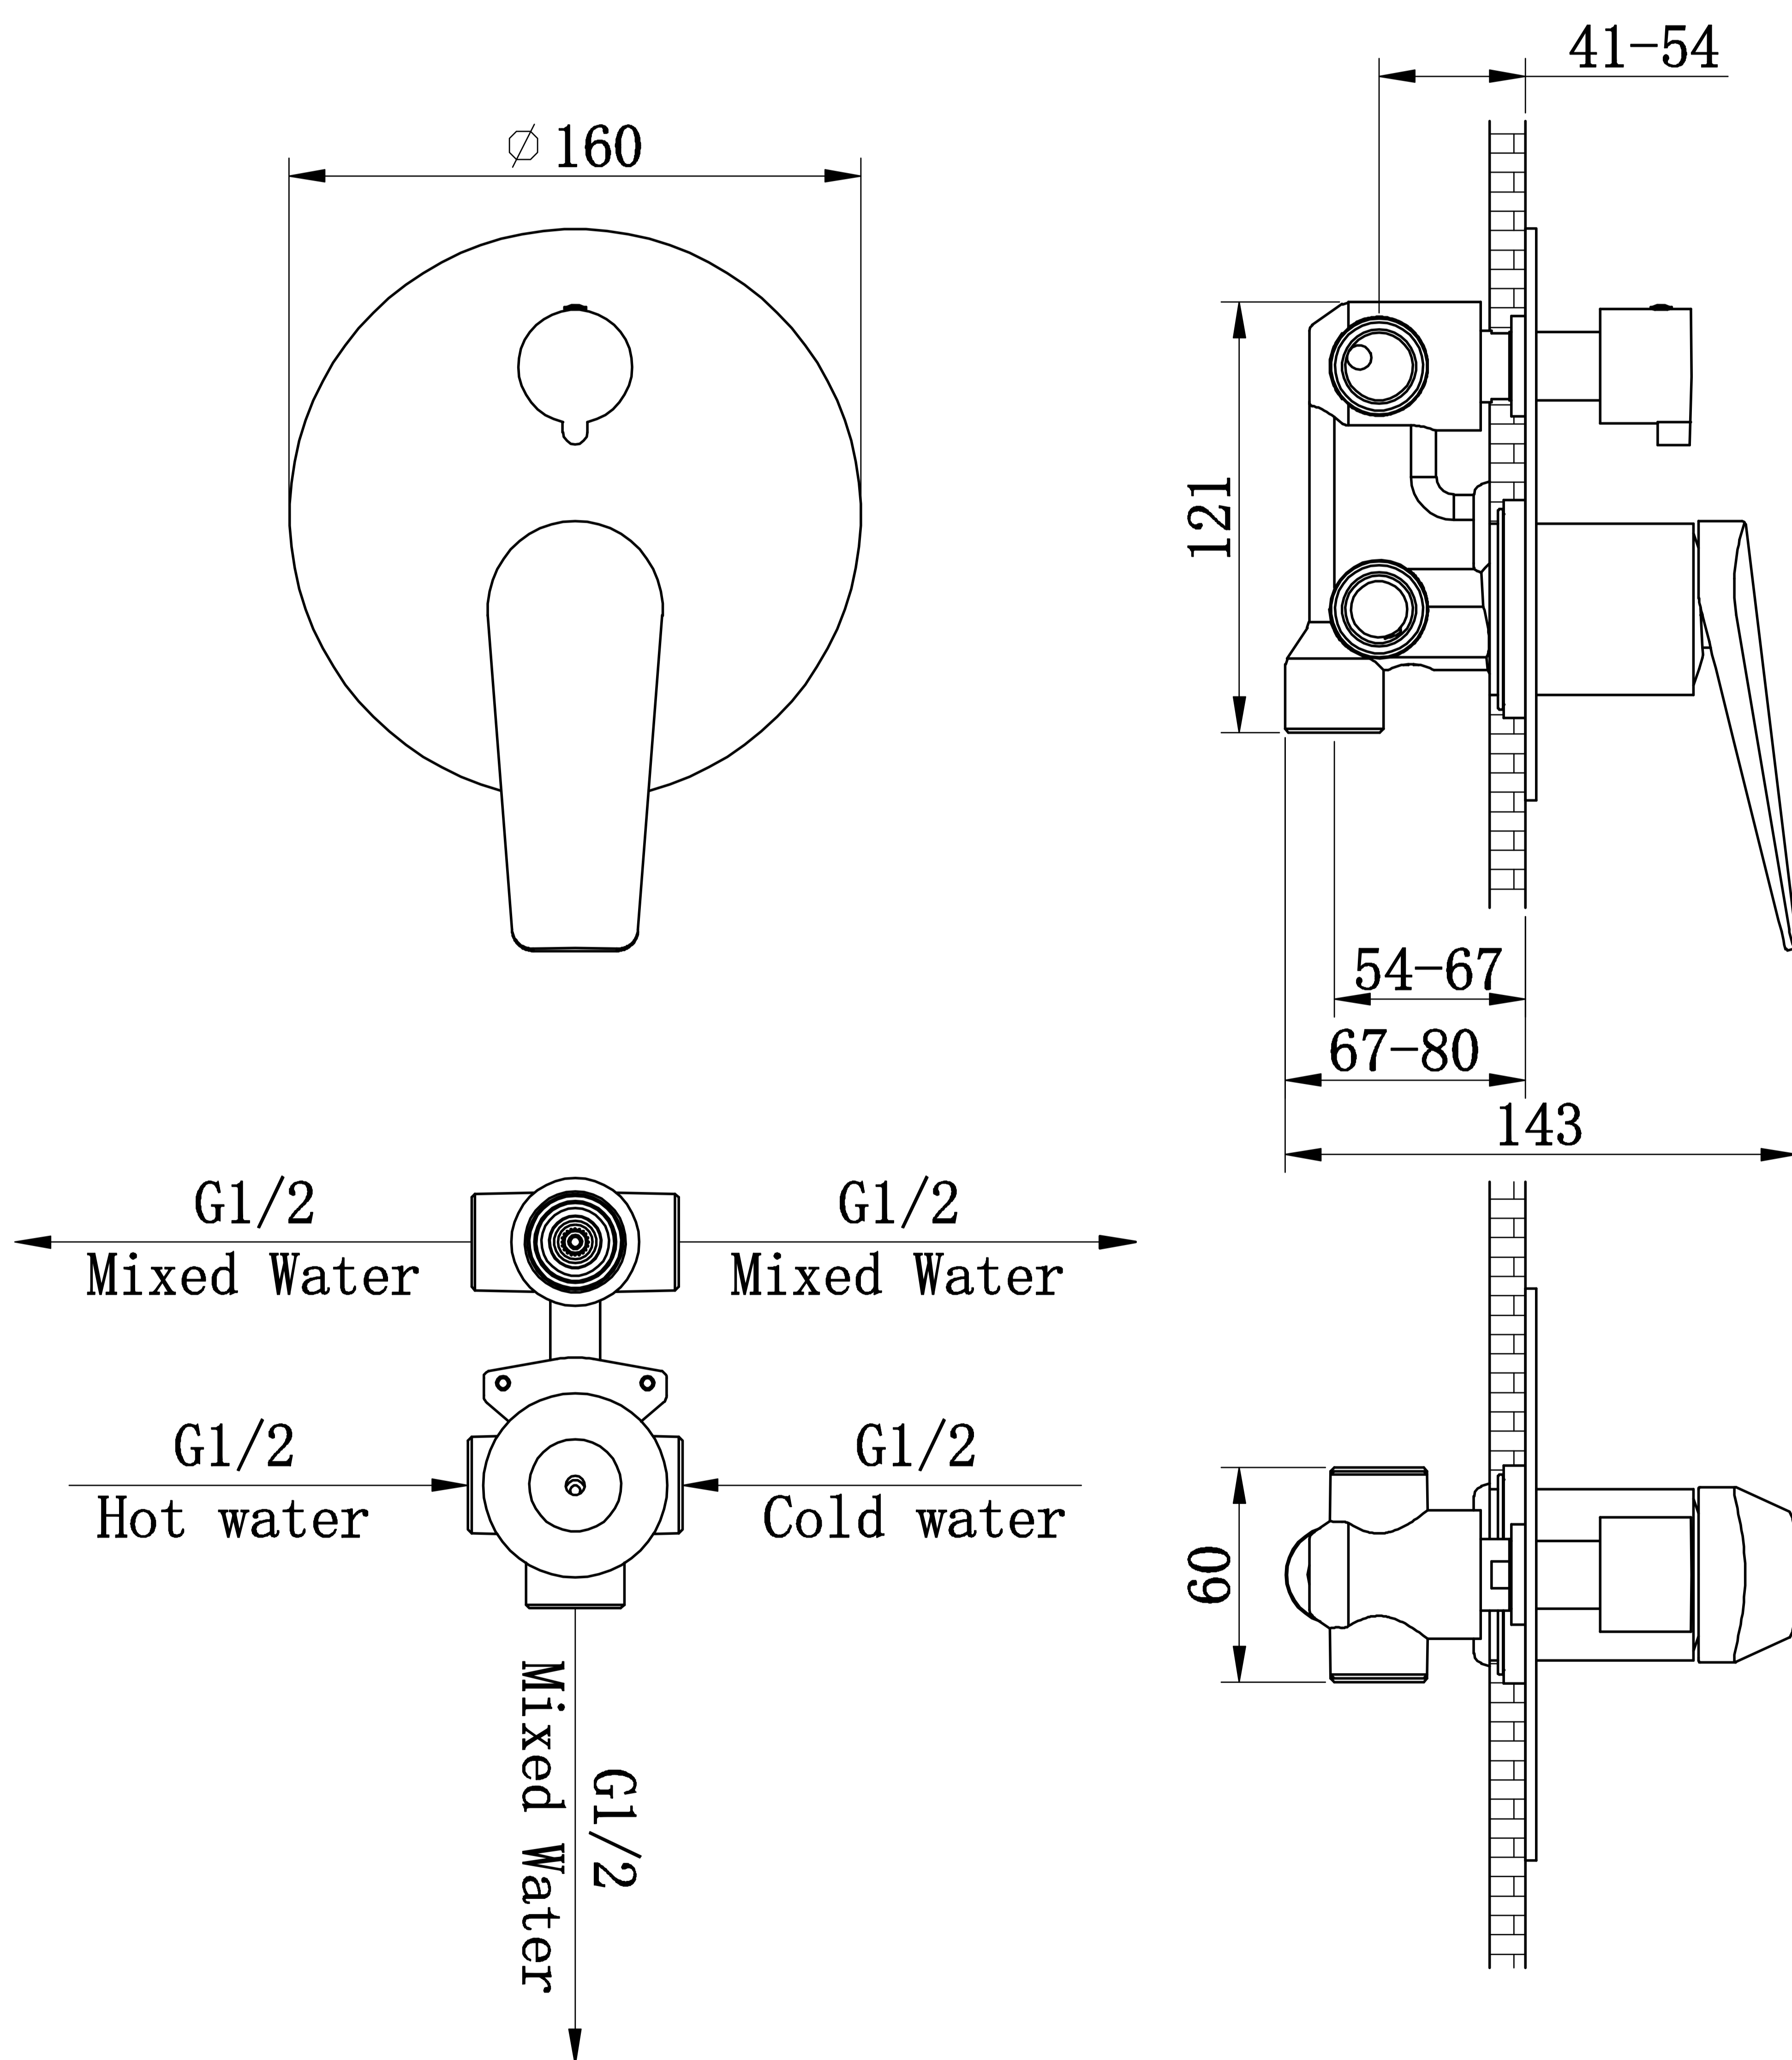

# Single Lever Diverter With Concealed Body

Product Code : **2574**

## Technical Drawing

All dimension are in **mm**